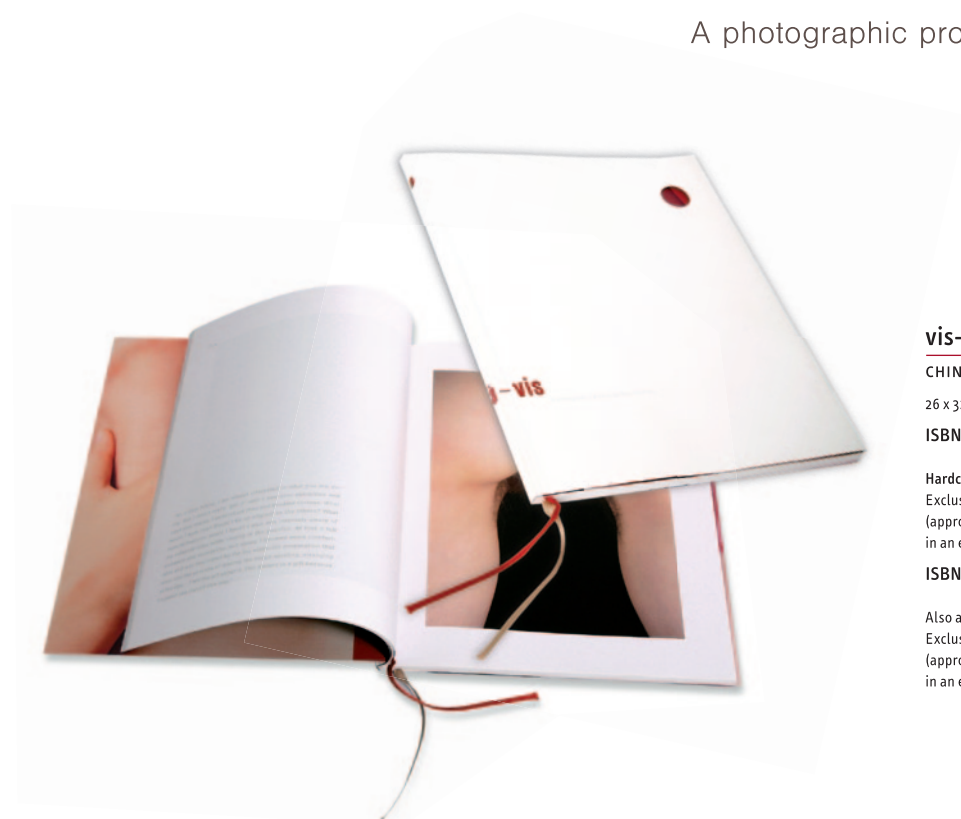

vis-à-vis

Portraits of New Women

A photographic project by Chin-Chin Wu

vis-à-vis

CHIN-CHIN WU

26 x 32 cm, 50 portraits

ISBN 978-3-936165-74-6

Hardcover Edition

Exclusive edition with an archival pigment print (approx. 20 x 30 cm), numbered and signed by the artist, in an edition of 100

ISBN 978-3-936165-91-3

Also as Hardcover edition housed in a clamshell box
Exclusive edition with 3 archival pigment prints (approx. 40 x 60cm), numbered and signed by the artist, in an edition of 30